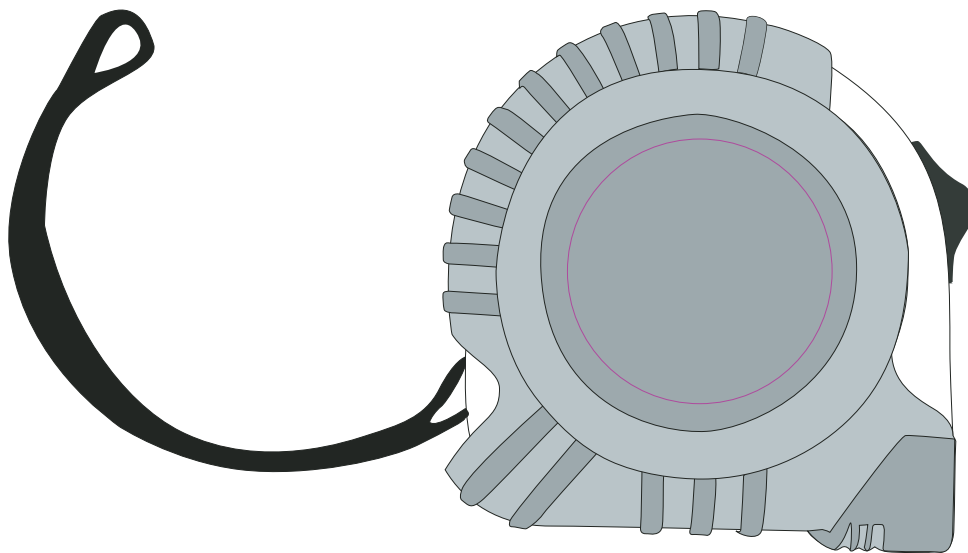

T10

VIEW:100%

DECORATION AREA

Size: 70mm Diameter

Print Area: 35mm Diameter