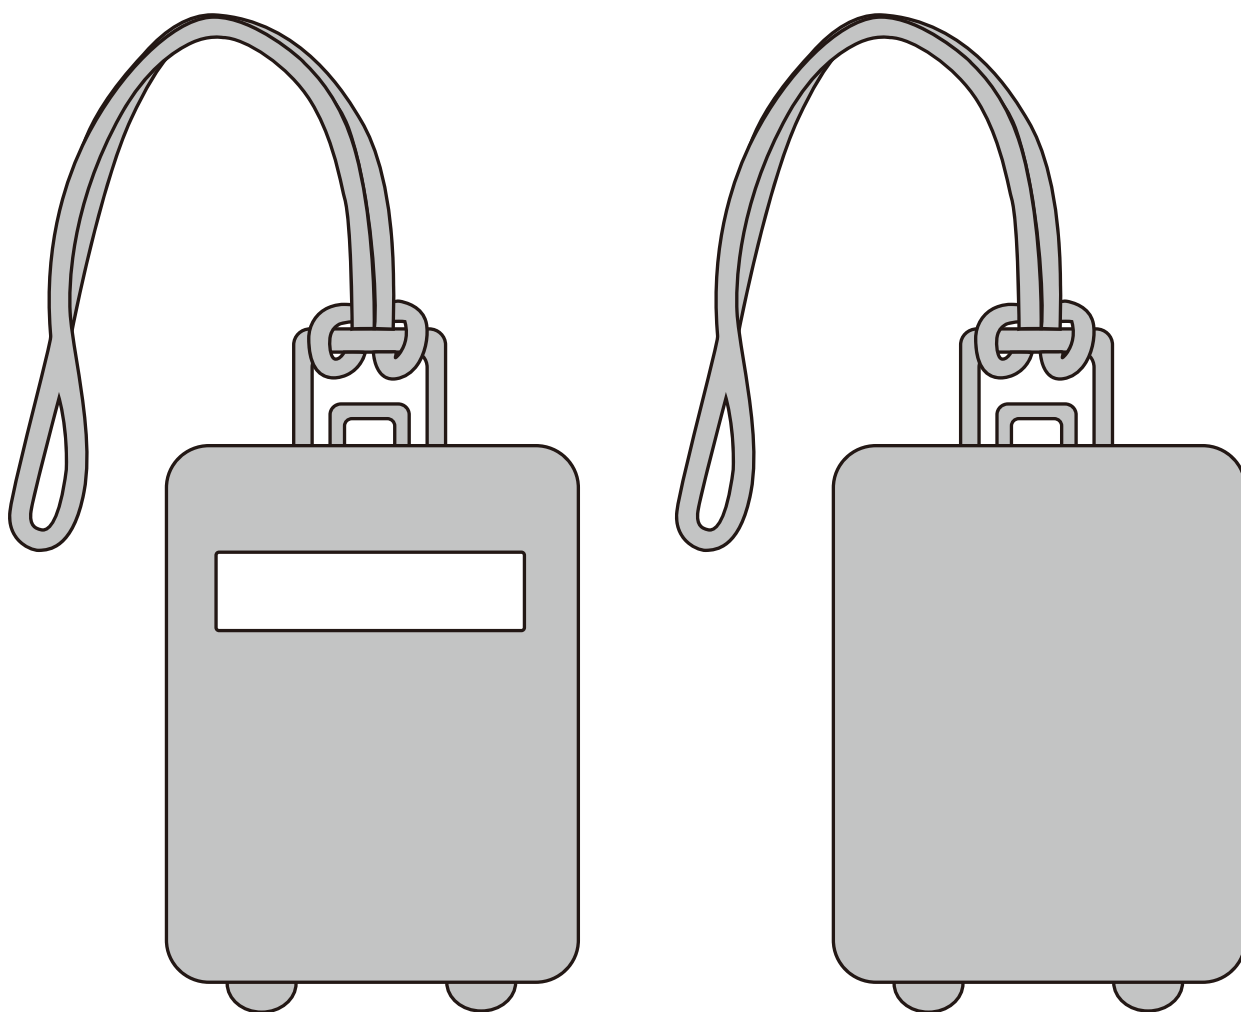

T51

VIEW:100%

DECORATION AREA

Font Area(mm):

35 x 30

Rear Area(mm):

35 x 30