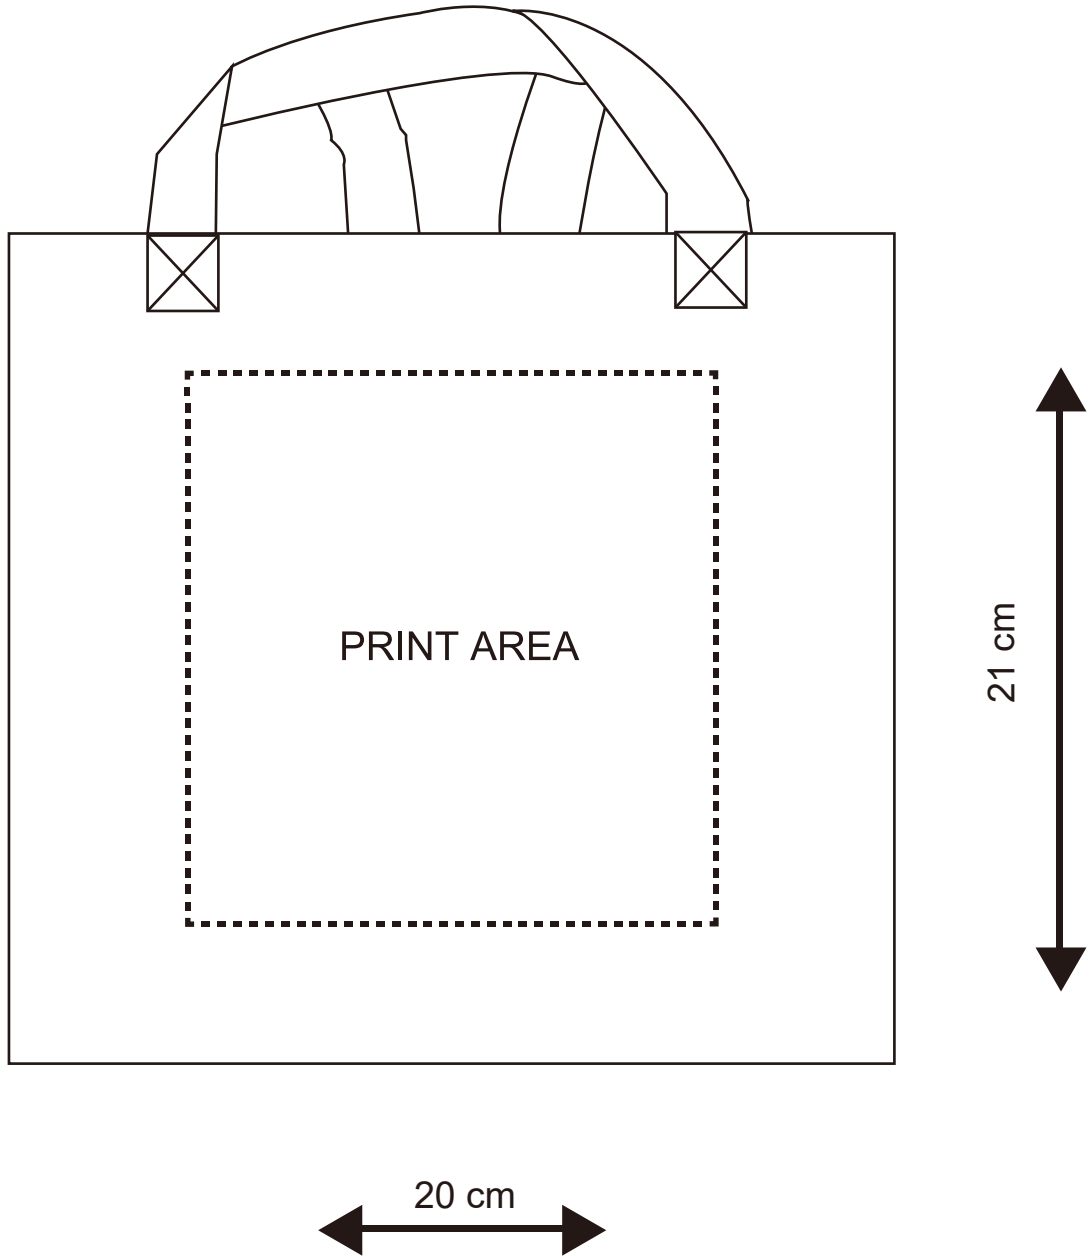

B 04B

VIEW:100%

PRINT AREA

Product Size: W34 x H36 x D20cm
Print Area (Front): W20 x H21cm
Print Area (Rear): W20 x H21cm