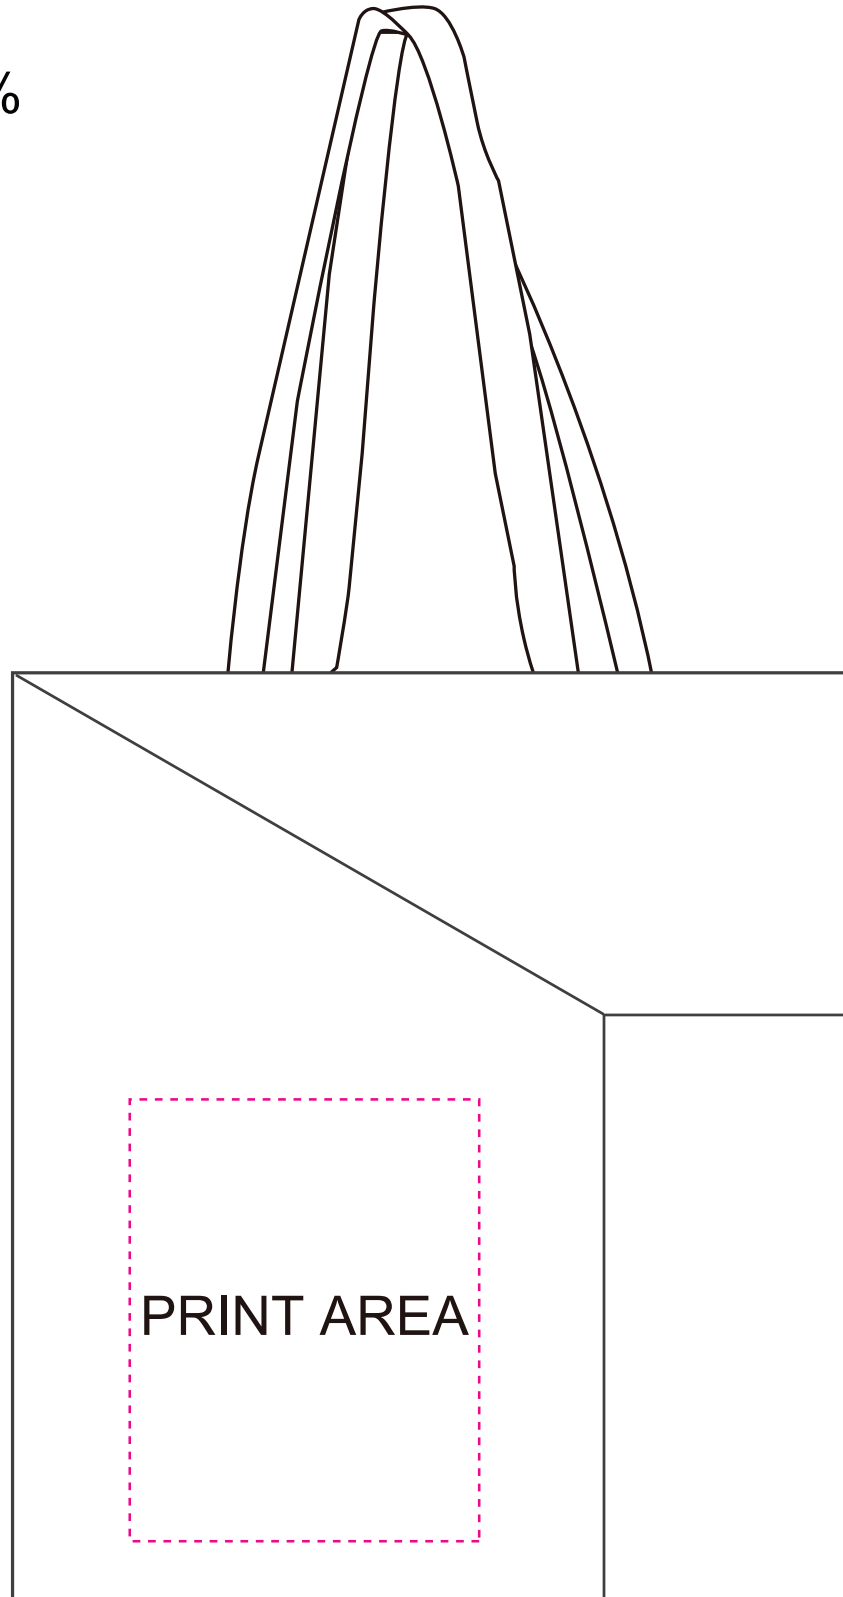

B 15

VIEW:30%

PRINT AREA

Product Size: W36 x H40 x D11cm
Print Area (Front): W15 x H19cm
Print Area (Rear): W15 x H19cm