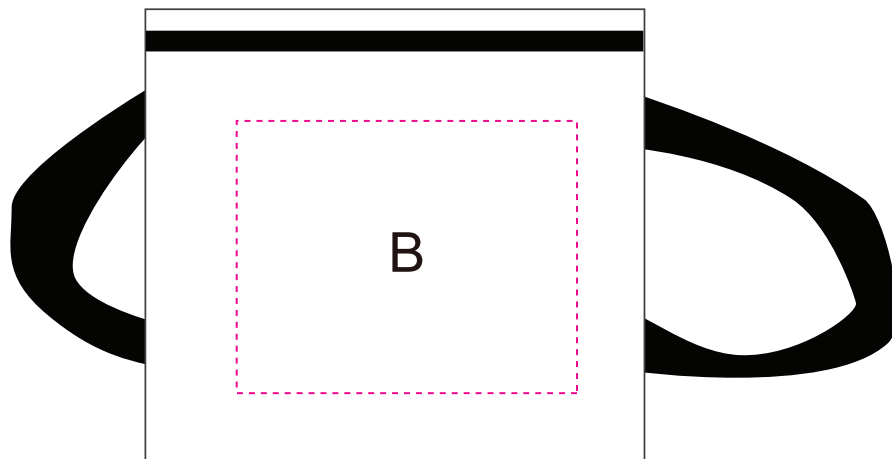

VIEW:30%

PRINT AREA

Product Size:	W22 x H20 x D16cm
Print Area (Top):	A: W12 x H10cm
Print Area (Front):	B: W15 x H12cm