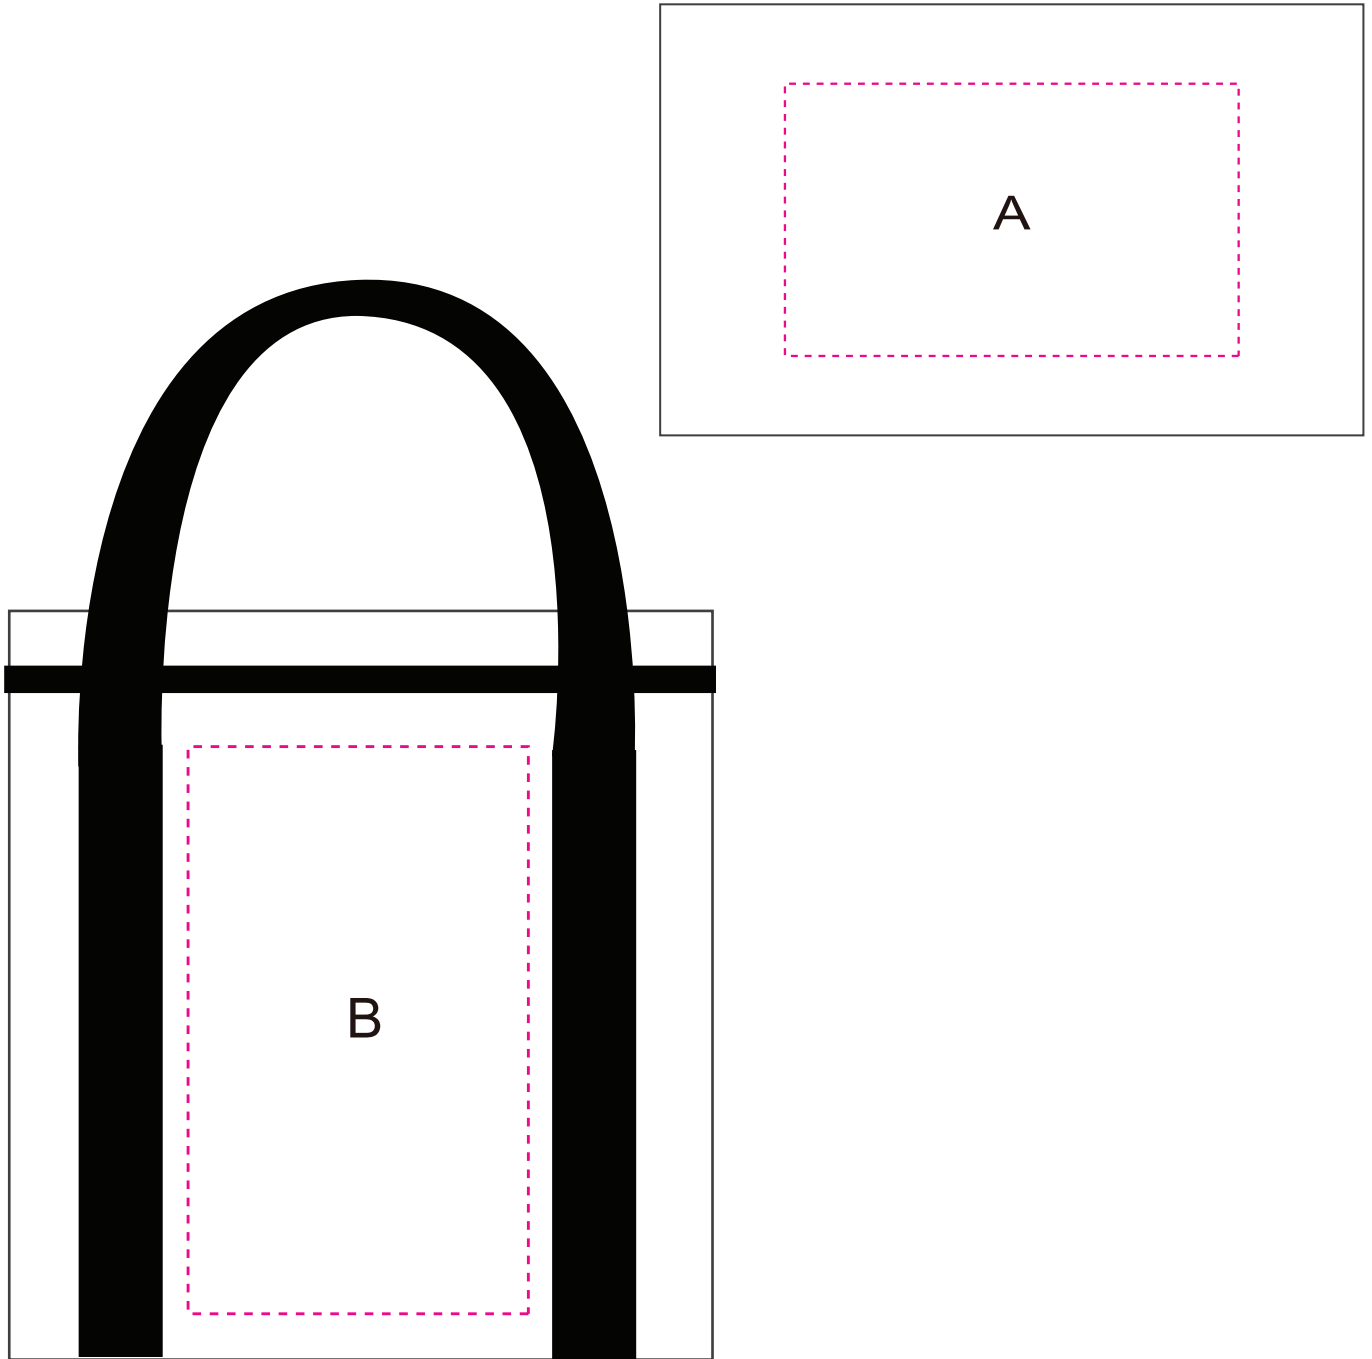

VIEW:30%

PRINT AREA

Product Size:	W31 x H33 x D19cm
Print Area (Top):	A: W20 x H12cm
Print Area (Front):	B: W15 x H25cm