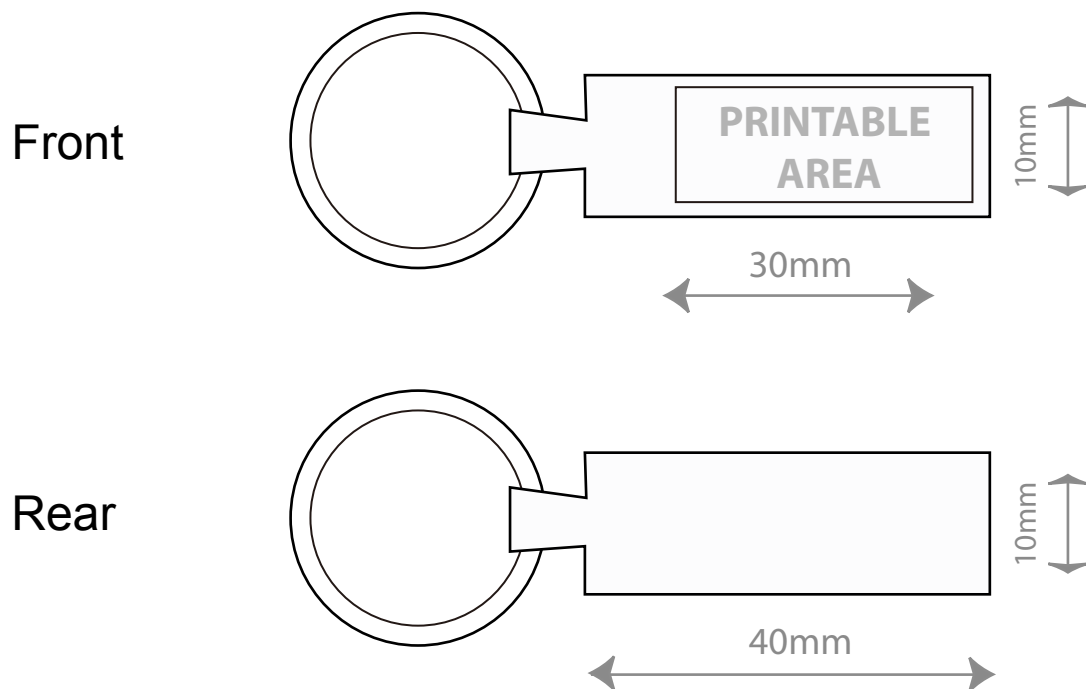

K 1

KEYRING

VIEW:100%

PRINT AREA

Front: 30mm x 10mm

Rear: 40mm x 10mm