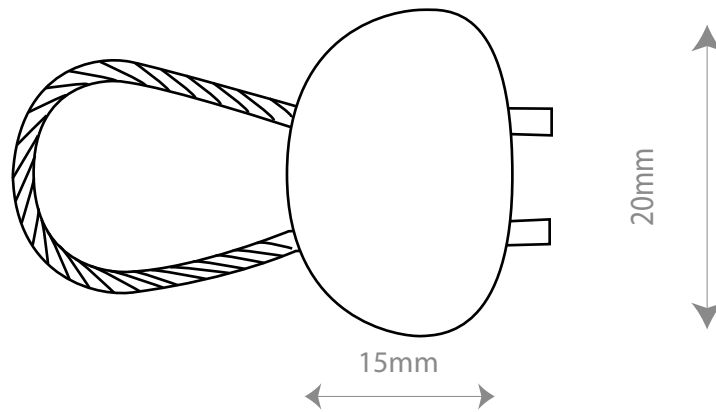

K 10

KEYRING

VIEW:100%

Front

Rear

PRINT AREA

Front: 20mm x 15mm

Rear: 20mm x 15mm