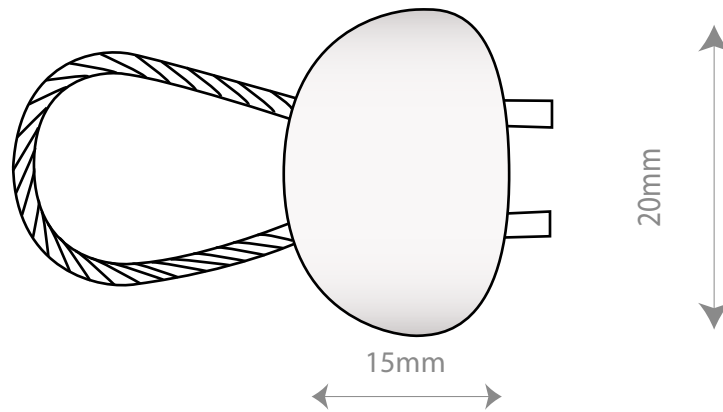

K 10

KEYRING

VIEW:100%

Front

Rear

PRINT AREA

Front: 20mm x 15mm

Rear: 20mm x 15mm