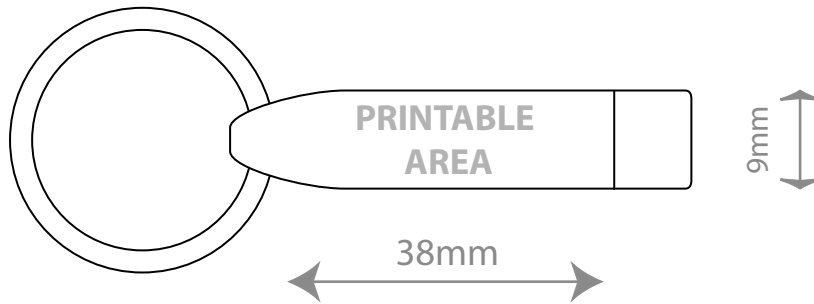

K 16

KEYRING

VIEW:100%

PRINT AREA

Front:

38mm x 9mm