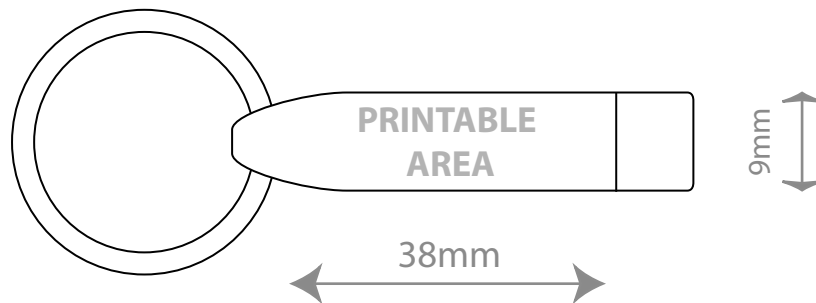

K 17

KEYRING

VIEW:100%

PRINT AREA

Front:

38mm x 9mm