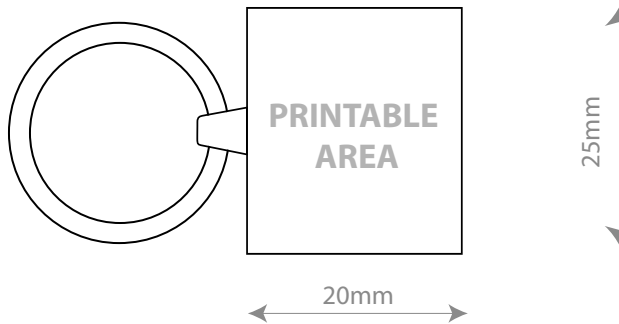

K 2

KEYRING

VIEW:100%

Front

Rear

PRINT AREA

Front: 22mm x 18mm

Rear: 25mm x 20mm