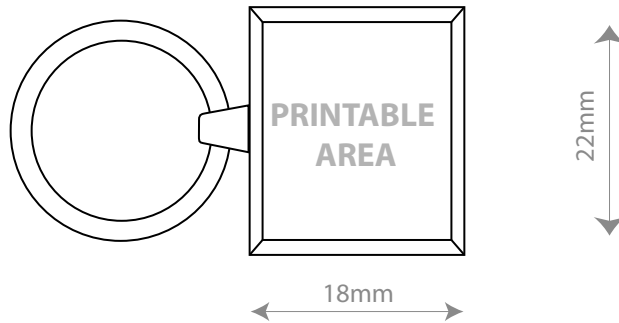

K 2

KEYRING

VIEW:100%

Front

Rear

PRINT AREA

Front: 22mm x 18mm

Rear: 25mm x 20mm