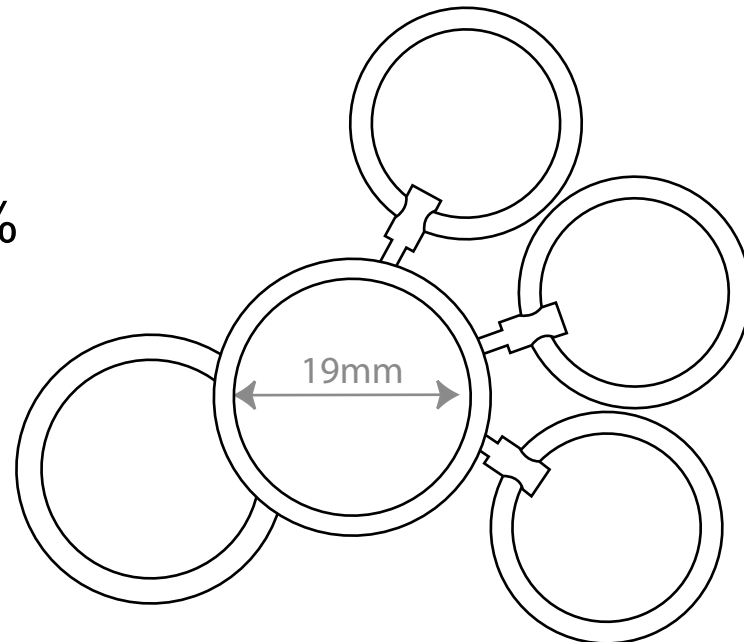

K 3

KEYRING

VIEW:100%

Front

Rear

PRINT AREA

Front: 19mm diameter

Rear: 20mm diameter