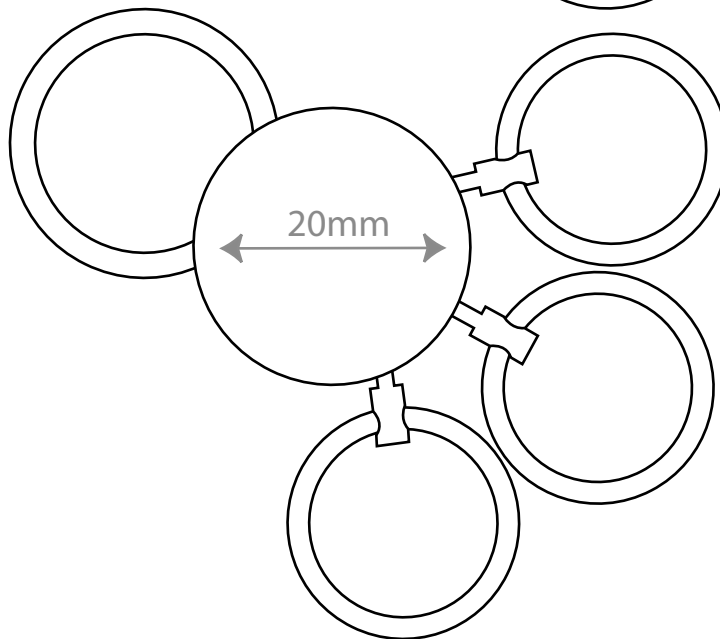

K 3

KEYRING

VIEW:100%

Front

Rear

PRINT AREA

Front: 19mm diameter

Rear: 20mm diameter