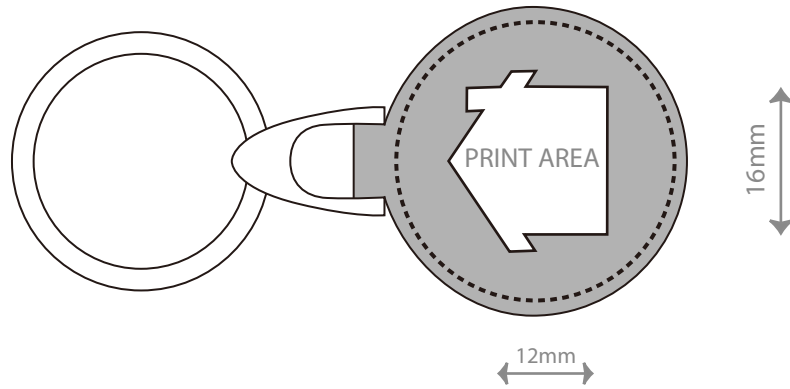

K 50

KEYRING

VIEW:100%

Front

PRINT AREA

Front:

16mm x 12mm