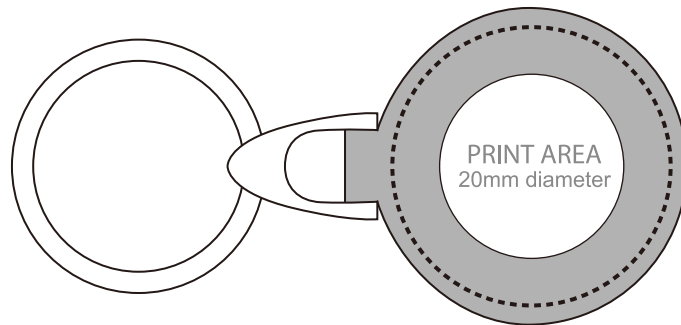

K 52

KEYRING

VIEW:100%

Front

PRINT AREA

Front:

20mm diameter