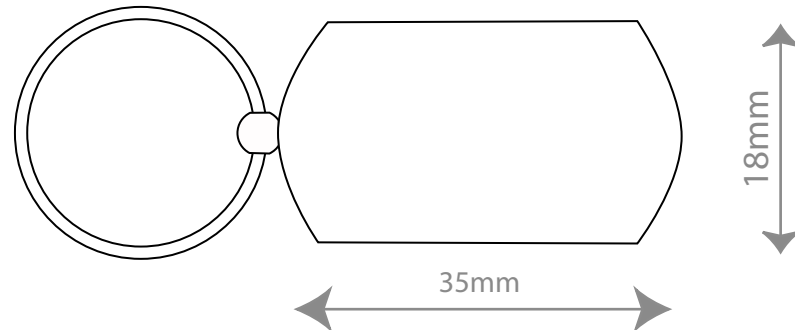

K 6

KEYRING

VIEW:100%

Front

Rear

PRINT AREA

Front: 30mm x 12mm

Rear: 35mm x 18mm