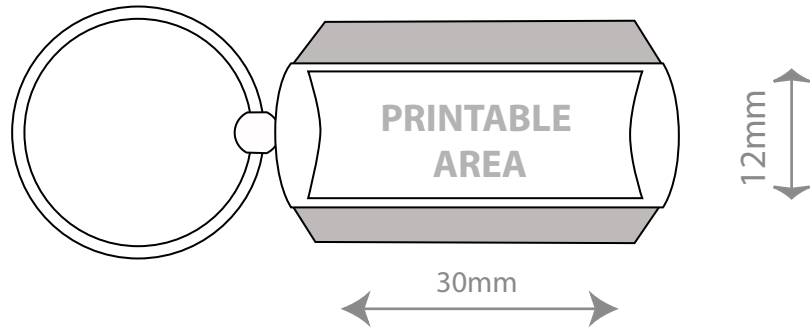

K 6

KEYRING

VIEW:100%

Front

Rear

PRINT AREA

Front: 30mm x 12mm

Rear: 35mm x 18mm