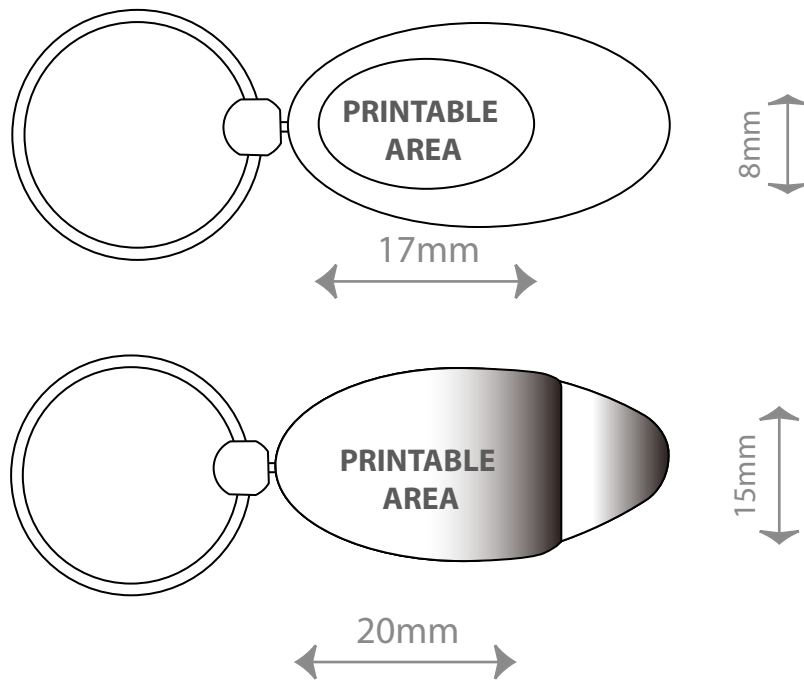

K 7

KEYRING

VIEW:100%

PRINT AREA

Front: 17mm x 8mm

Rear: 20mm x 15mm