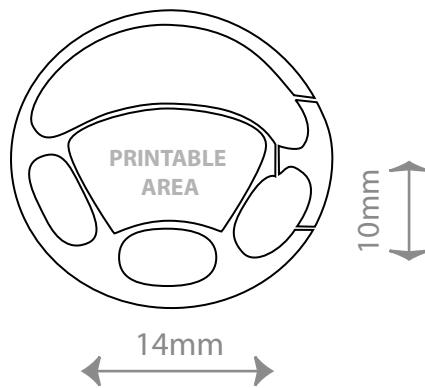

K 8

KEYRING

VIEW:100%

Front

Rear

PRINT AREA

Front: 14mm x 10mm

Rear: 14mm x 10mm