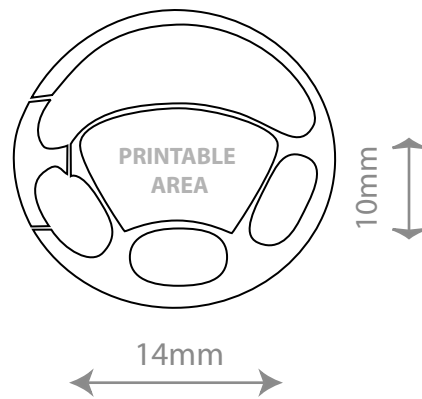

K 8

KEYRING

VIEW:100%

Front

Rear

PRINT AREA

Front: 14mm x 10mm

Rear: 14mm x 10mm