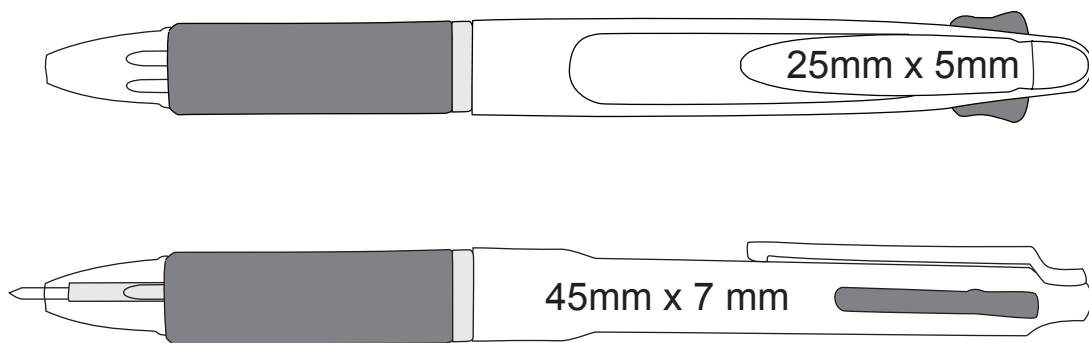

P 23

VIEW:100%

DECORATION AREA

BARREL (PAD):	45mm x 7 mm
BARREL (SCREEN):	N/A
CLIP:	25mm x 5mm
LASER ENGRAVE:	N/A