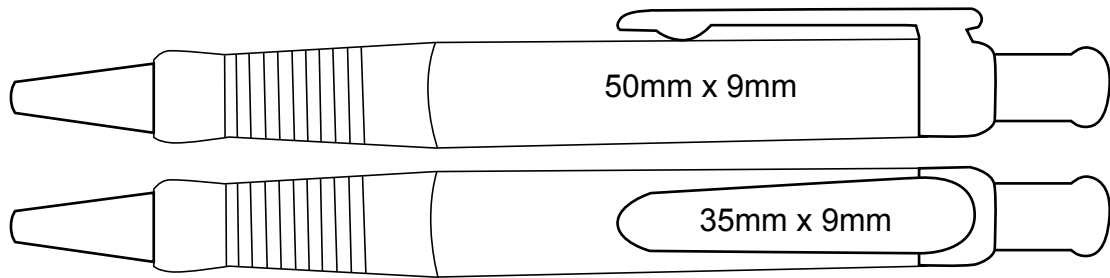

P 43

VIEW:100%

DECORATION AREA

BARREL (PAD):	50mm x 9mm
BARREL (SCREEN):	N/A
CLIP:	35mm x 9mm
LASER ENGRAVE:	N/A