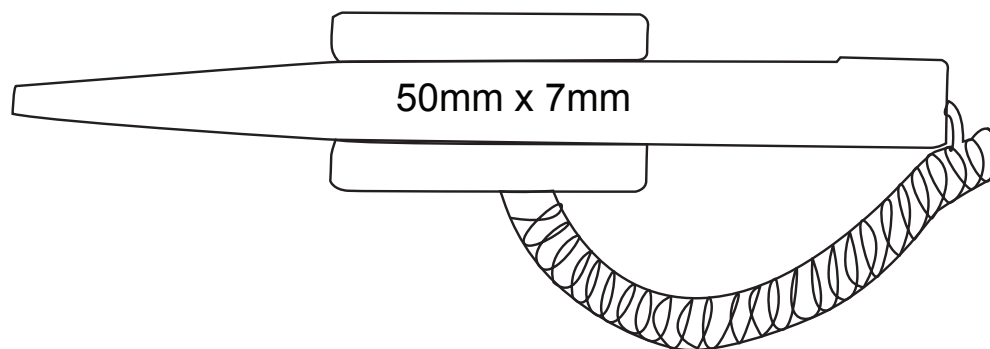

P 45

VIEW:100%

DECORATION AREA

BARREL (PAD):	50mm x 7mm
BARREL (SCREEN):	N/A
CLIP:	N/A
LASER ENGRAVE:	N/A