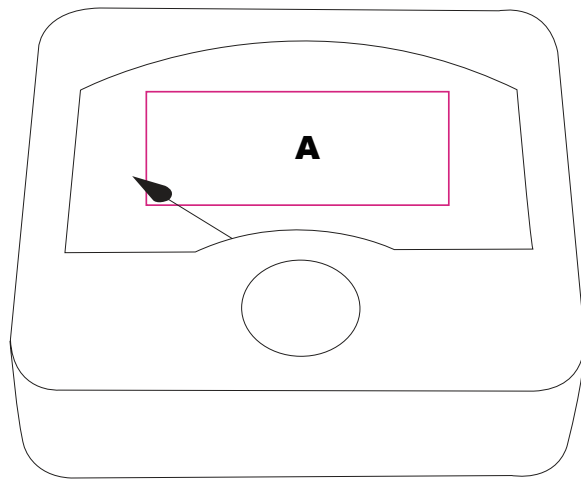

S104

DECORATION AREA

Product Size(mm):

76 x 69 x 23

Printing Size(mm):

15 x 15