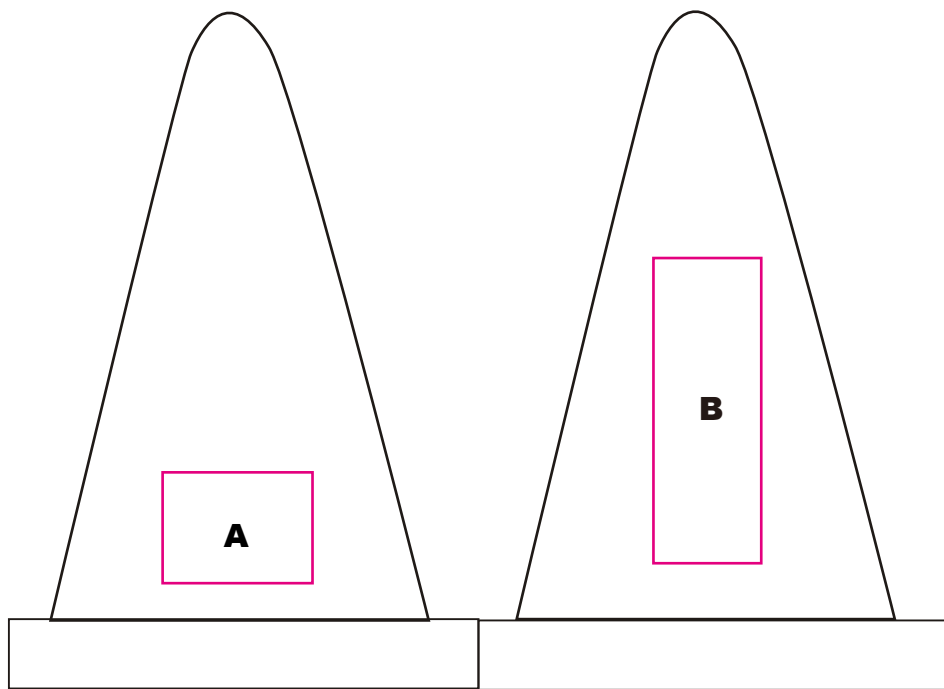

S118

DECORATION AREA

Product Size(mm):

62 x 62 x 87

Printing Size(mm):

A : 20 x 15

B : 15 x 40