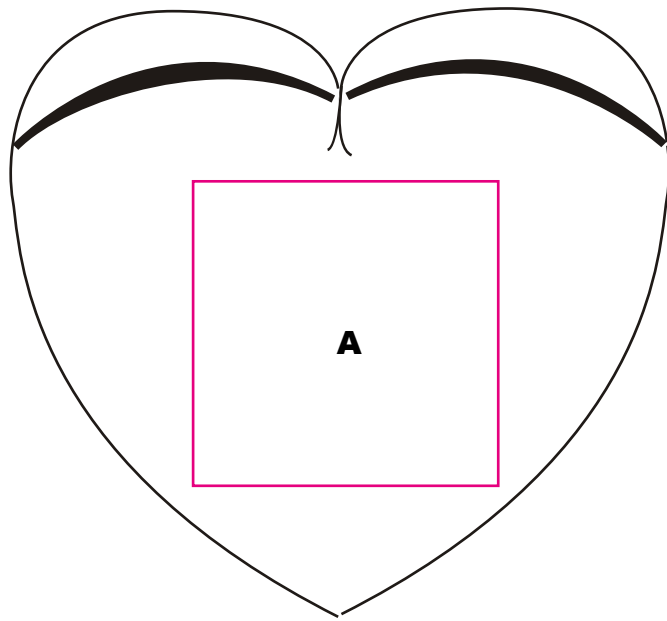

# S122

## DECORATION AREA

Product Size(mm):

90 x 83 x 36

Printing Size(mm):

40 x 40