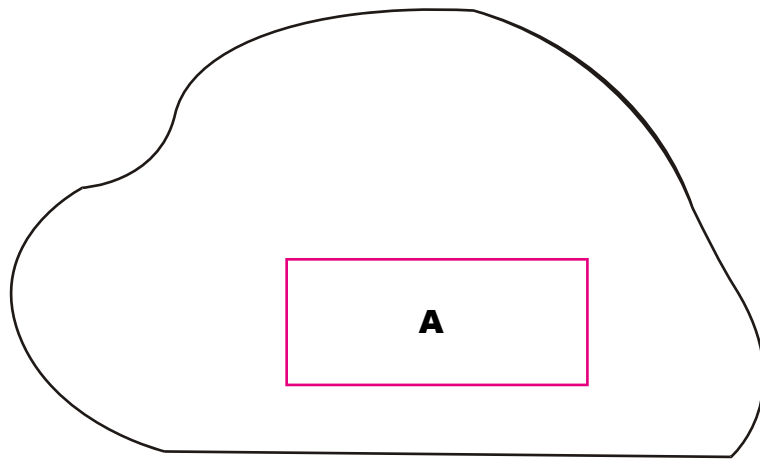

S138

DECORATION AREA

Product Size(mm): 102 x 65 x 65

Printing Size(mm): 20 x 30