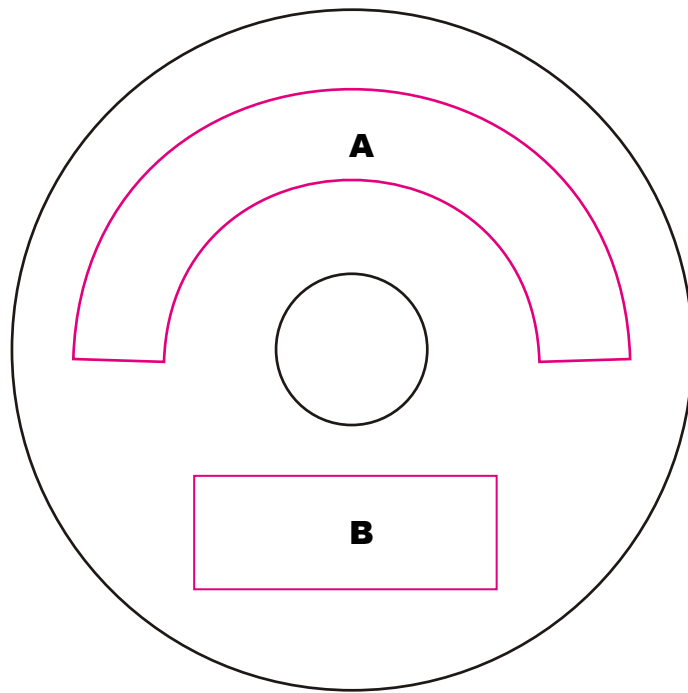

## DECORATION AREA

Product Size(mm):

90 x 90 x 40

Printing Size(mm):

A: 12 Height

B: 40 x 15