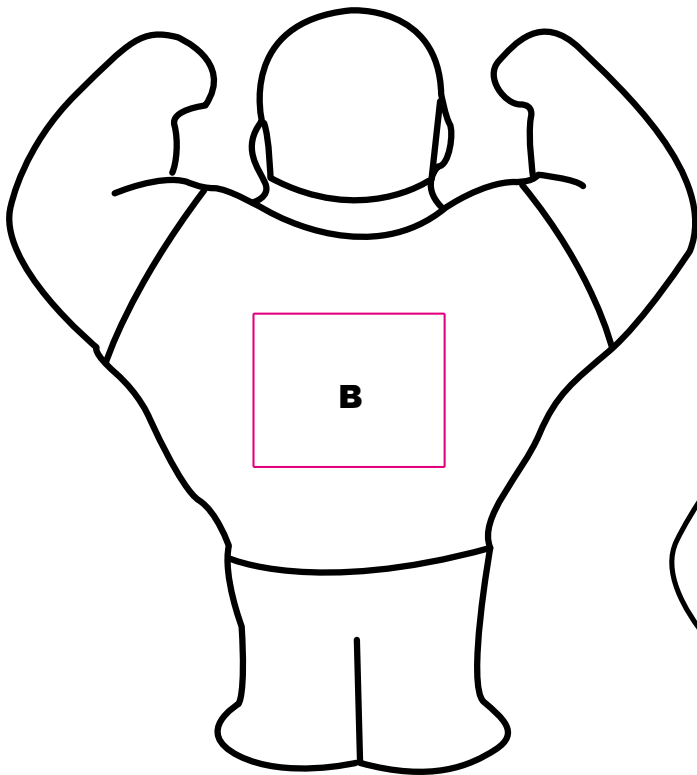

S148

DECORATION AREA

Product Size(mm):

90 x 100 x 45

Printing Size(mm):

25 x 20