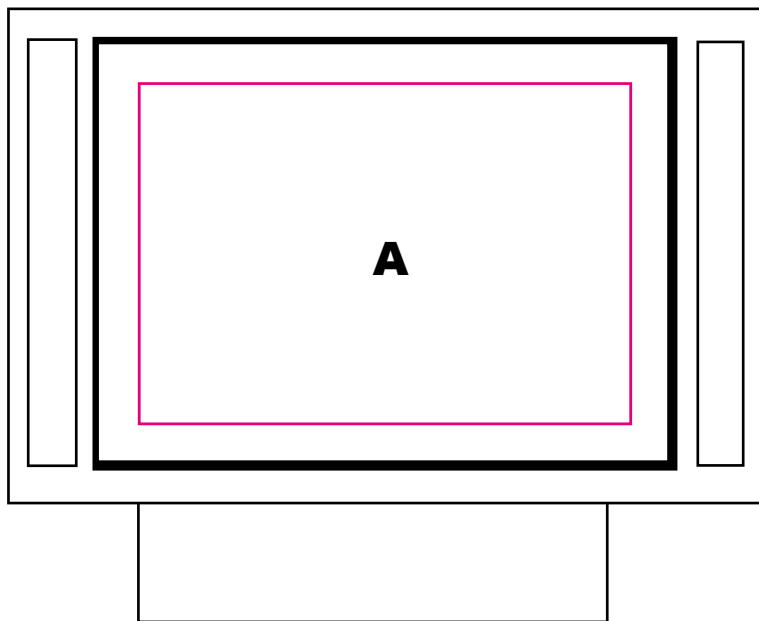

S149

DECORATION AREA

Product Size(mm):

100 x 30 x 80

Printing Size(mm):

65 x 45