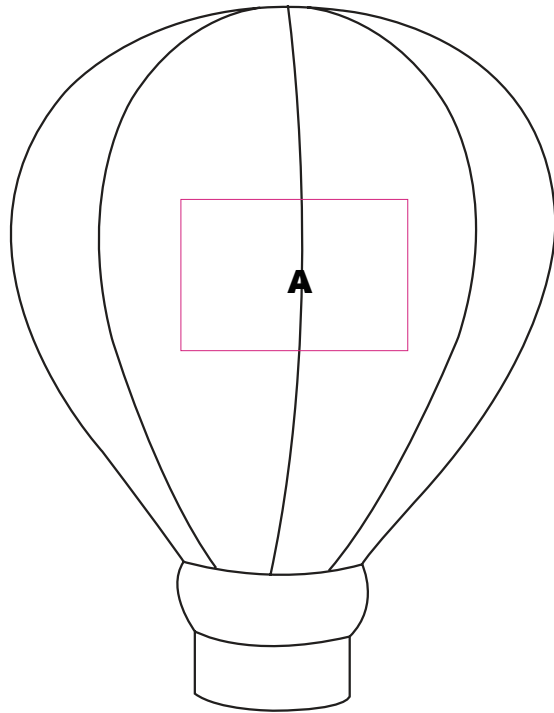

S169

DECORATION AREA

Product Size(mm): 65 x 65 x 80

Printing Size(mm): 30 x 25