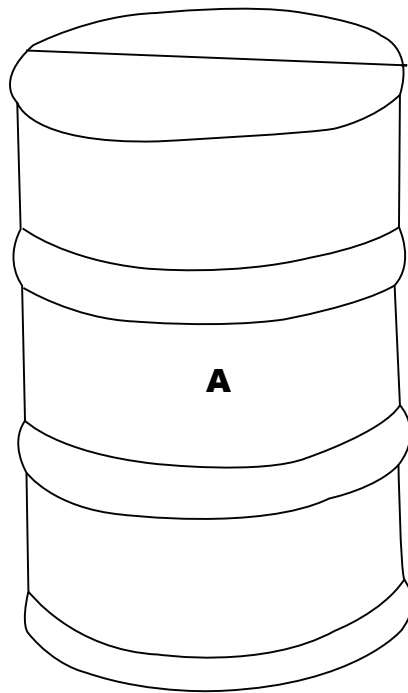

S182

DECORATION AREA

Product Size(mm): 55 x 55 x 80

Printing Size(mm): 15 x 15