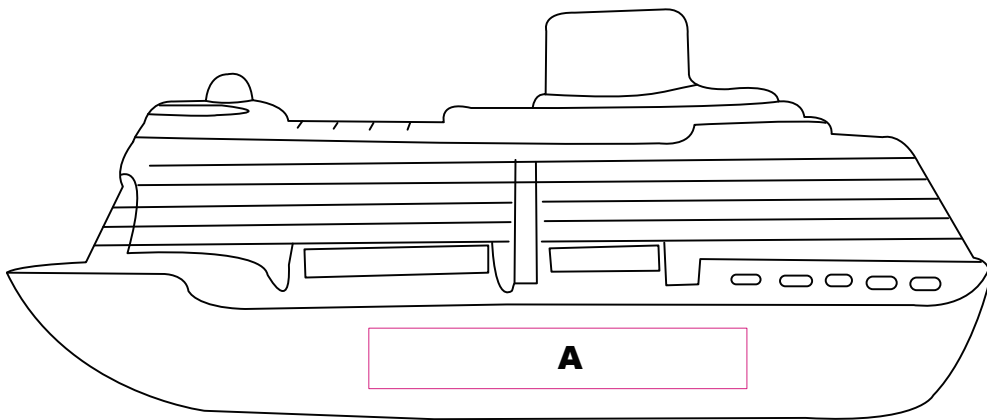

S198

DECORATION AREA

Product Size(mm): 124 x 50 x 50

Printing Size(mm): 50 x 8