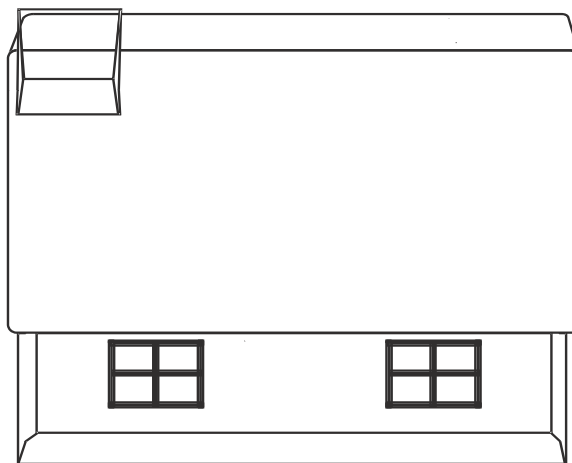

S40

VIEW:100%

Front

Back

DECORATION AREA

Product Size (mm):

76mm x 70mm x 60mm

Print Area (mm):

Front: 60mm x 25mm

Back: 40mm x 25mm