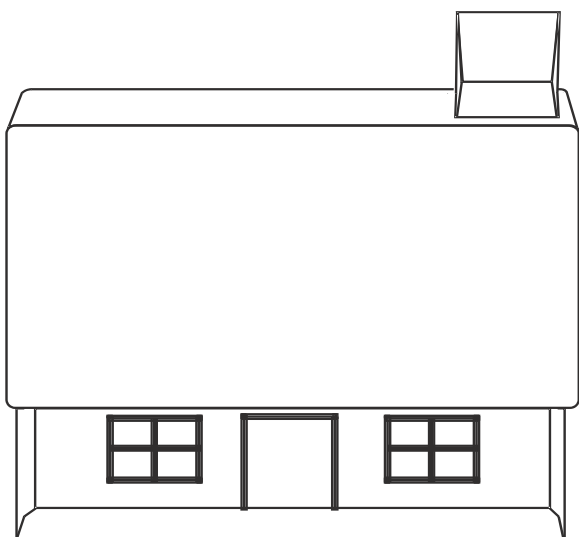

S40

VIEW:100%

Front

Back

DECORATION AREA

Product Size (mm):

76mm x 70mm x 60mm

Print Area (mm):

Front: 60mm x 25mm

Back: 40mm x 25mm