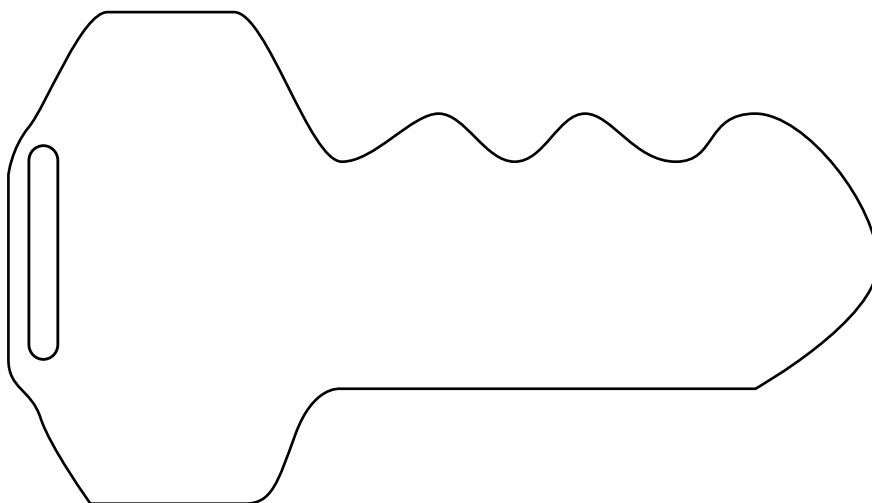

S50

VIEW:100%

DECORATION AREA

Product Size (mm):

115mm x 65mm x 24mm

Print Area (mm):

50mm x 15mm