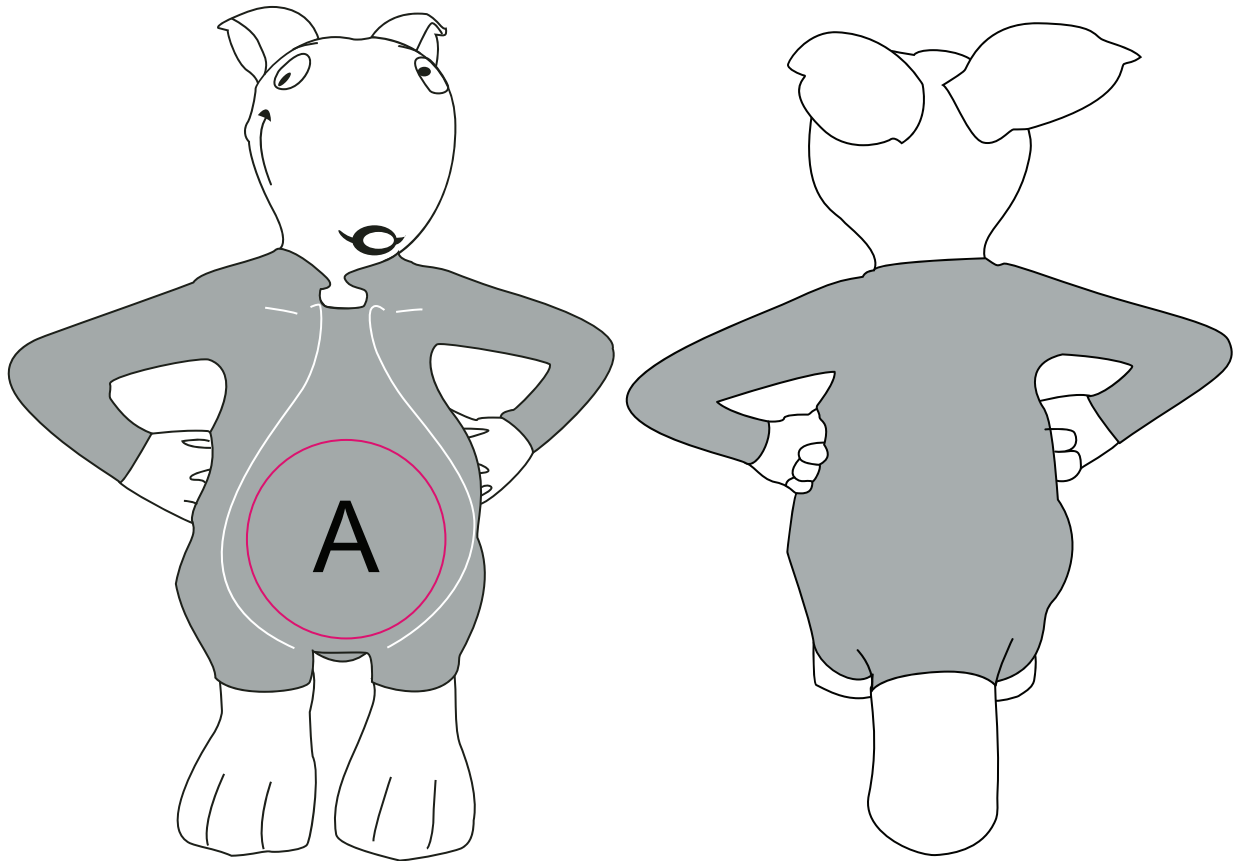

# S51

VIEW:100%

## DECORATION AREA

Product Size:

110mm x 80mm x 85mm

Printing Size:

20 mm D