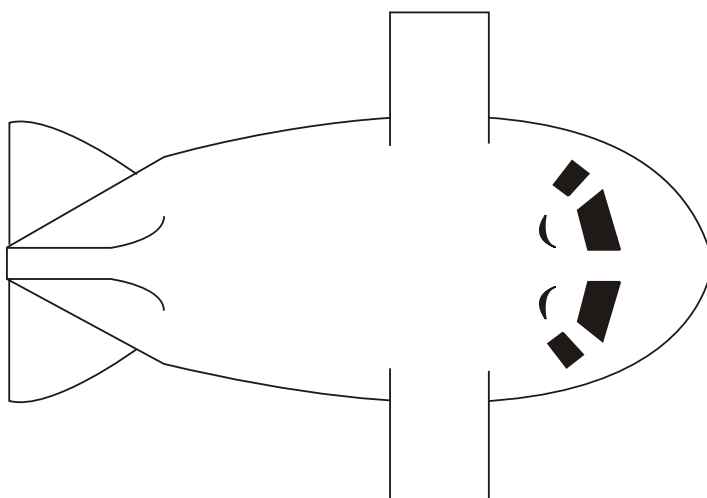

S53

VIEW:100%

DECORATION AREA

Product Size (mm): 100mm x 87mm x 45mm

Print Area (mm): 30mm x 15mm