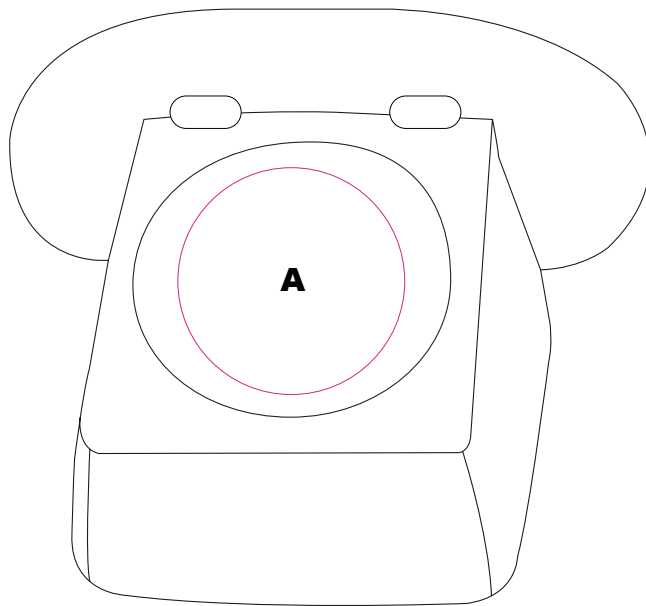

S55

DECORATION AREA

Product Size(mm):

85 x 77 x 54

Printing Size(mm):

30 Diameter