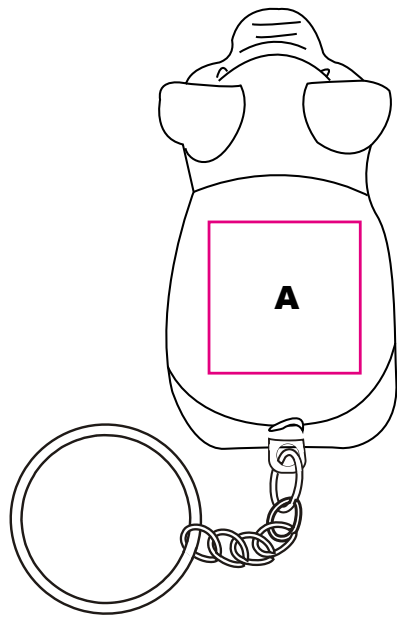

S88

DECORATION AREA

Product Size(mm): 30 x 60 x 33

Printing Size(mm): 20 x 20