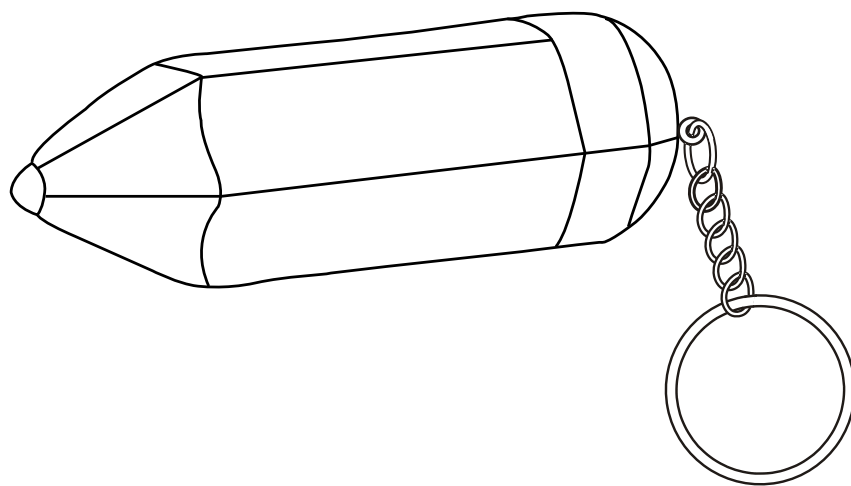

S90

DECORATION AREA

Product Size(mm):

88 x 28 x 28

Printing Size(mm):

35 x 10