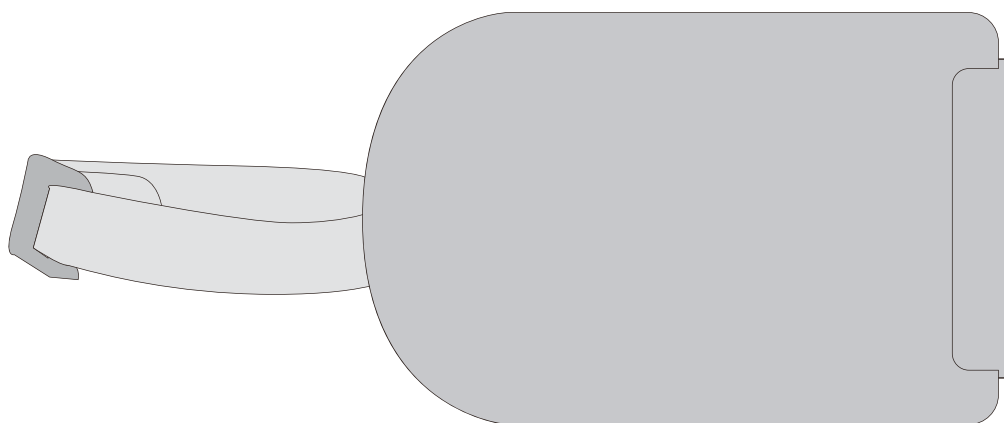

# T50

VIEW:100%

## DECORATION AREA

Font Area(mm):

50 x 20

Rear Area(mm):

50 x 30