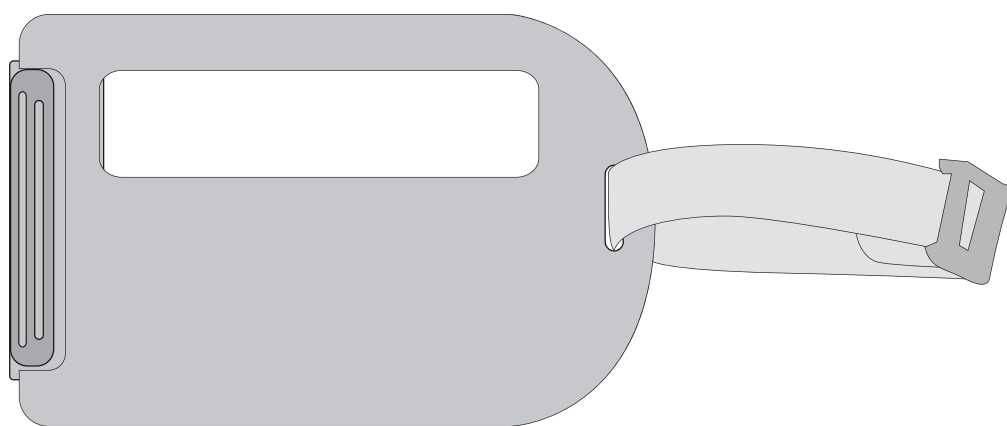

# T50

VIEW:100%

## DECORATION AREA

Font Area(mm):

50 x 20

Rear Area(mm):

50 x 30