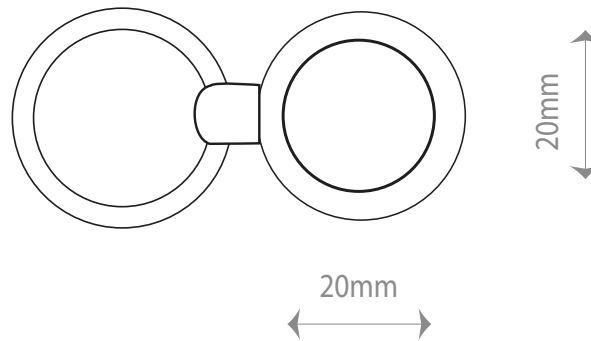

K 12

KEYRING

VIEW:100%

Front

Rear

PRINT AREA

Front: 20mm x 20mm

Rear: 20mm x 20mm