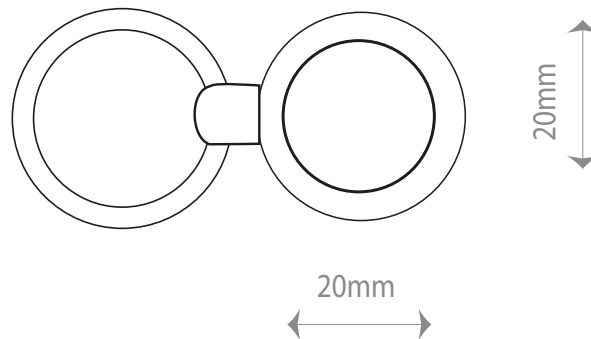

K 12

KEYRING

VIEW:100%

Front

Rear

PRINT AREA

Front: 20mm x 20mm

Rear: 20mm x 20mm