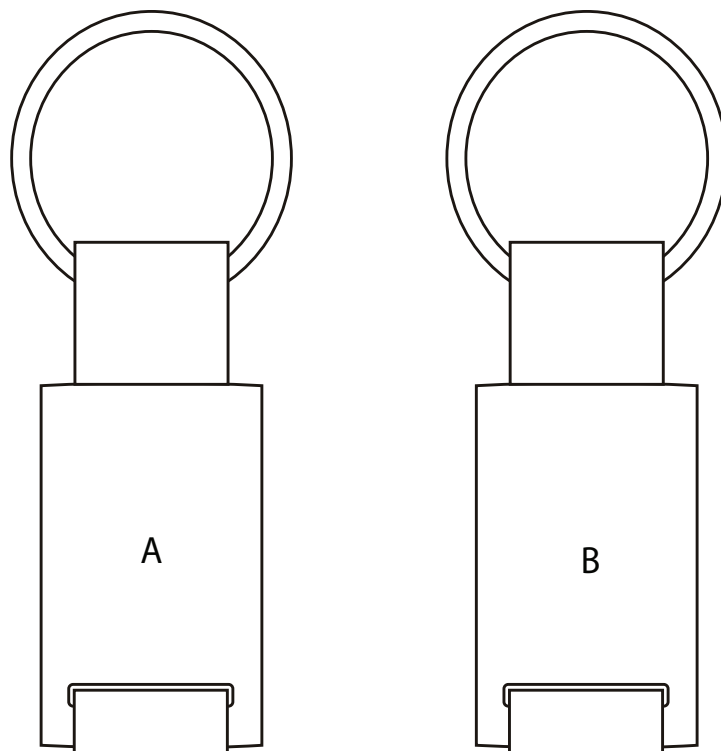

K 62

KEYRING

VIEW:100%

PRINT AREA

Front:

A: 25mm x 22mm

Rear:

B: 25mm x 22mm