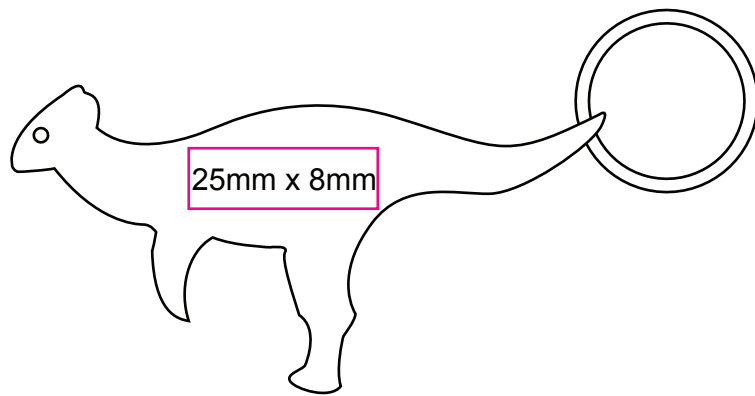

K 67

KEYRING

VIEW:100%

PRINT AREA

Front:

25mm x 8mm